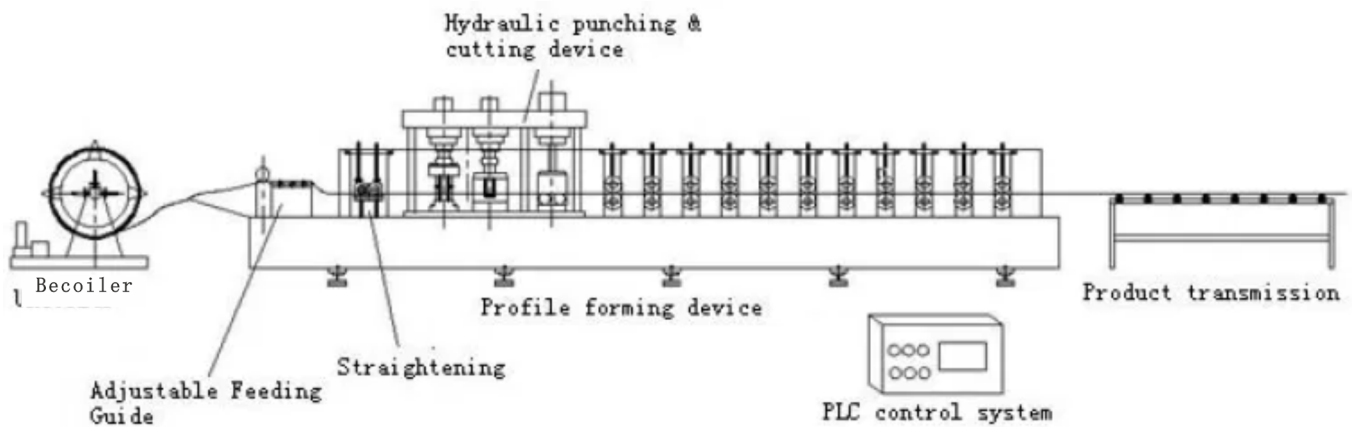

Thickness :

1.5mm to 3mm

Z PURLIN

THICKNESS :
1.5mm to 3mm
HEIGHT :
120 - 300MM
WIDTH :
50 - 100MM
LENGTH :
ANY CUSTOMISE LENGTH

C PURLIN

THICKNESS :
1.5mm to 3mm
HEIGHT :
50 - 300MM
WIDTH :
30 - 100MM
LENGTH :
ANY CUSTOMISE LENGTH