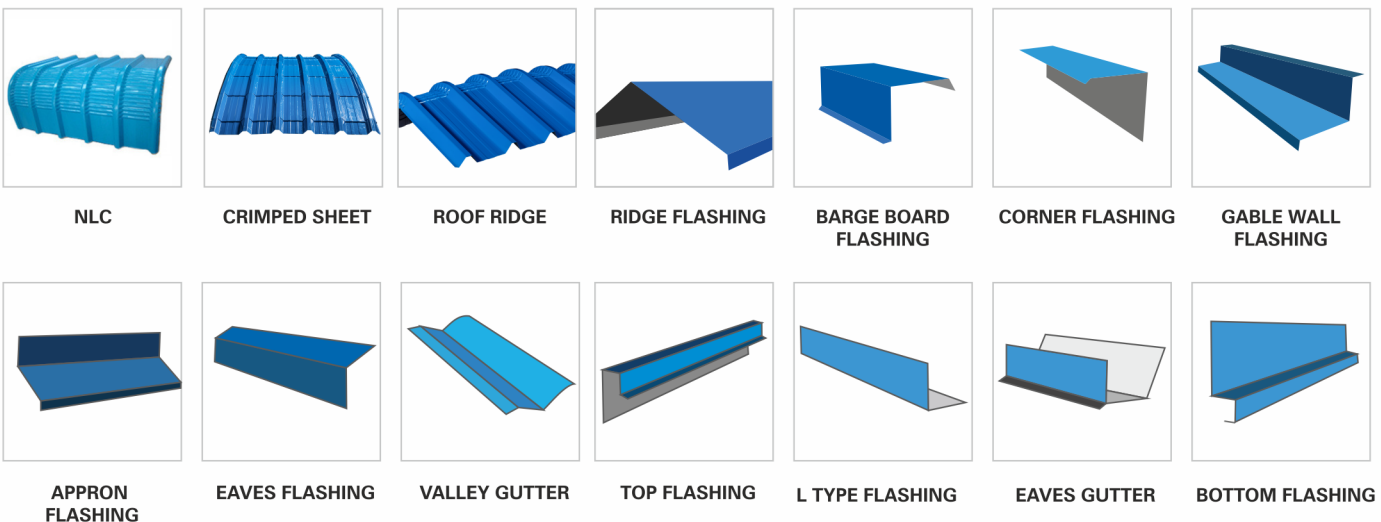

PPGI / PPGL Roofing Sheet

THICKNESS	0.4 TO 0.8
WIDTH	1.08
COVERING WIDTH	1 MTR
LENGTH	ANY CUSTOMISE LENGTH
COLOR	WHITE, BLUE, RED, GREY

COLOR COATED ROOFING SHEET

Leveraging on our years of experience we offer **Colour Coated Roofing Sheet**. These products are widely used in various places throughout the globe. Our offered range is manufactured using quality-tested material at our vendors end. **Available in numerous specifications, these sheets can be customized to meet the specific requirements of our clients**

AVAILABLE BRAND

• PPGI - Pre Painted Galvanise Sheet • PPGL - Pre Painted Galvalume Sheet • BGL - Bare Galvalume Sheet • Thickness - 0.3 mm to 0.8 mm

AVAILABLE COLORS

ROOFING ACCESSORIES

Z & C PURLIN

These type of purlins are most unique cold roll-formed sections used to fix roof and side claddings. The advantage of using these purlins is that unlimited depth and thickness option gives the designer the required freedom to design the most economical purlin. Minimum yield strength of these purlins will be 245-550 Mpa which enables designer to design lightweight purlin.

Thickness :

1.5mm to 3mm

Z PURLIN

THICKNESS :
1.5mm to 3mm
HEIGHT :
120 - 300MM
WIDTH :
50 - 100MM
LENGTH :
ANY CUSTOMISE LENGTH

C PURLIN

THICKNESS :
1.5mm to 3mm
HEIGHT :
50 - 300MM
WIDTH :
30 - 100MM
LENGTH :
ANY CUSTOMISE LENGTH