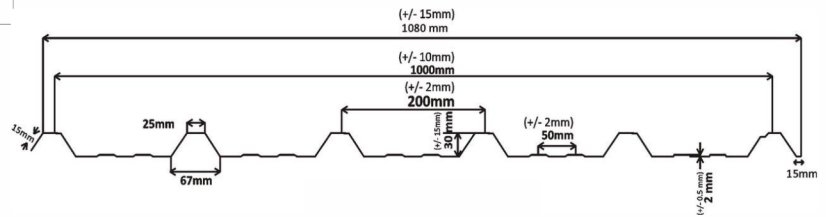

PPGI / PPGL Roofing Sheet

THICKNESS	0.4 TO 0.8
WIDTH	1.08
COVERING WIDTH	1 MTR
LENGTH	ANY CUSTOMISE LENGTH
COLOR	WHITE, BLUE, RED, GREY

COLOR COATED ROOFING SHEET

Leveraging on our years of experience we offer **Colour Coated Roofing Sheet**. These products are widely used in various places throughout the globe. Our offered range is manufactured using quality-tested material at our vendors end. **Available in numerous specifications, these sheets can be customized to meet the specific requirements of our clients**

AVAILABLE BRAND

• PPGI - Pre Painted Galvanise Sheet • PPGL - Pre Painted Galvalume Sheet • BGL - Bare Galvalume Sheet • Thickness - 0.3 mm to 0.8 mm

AVAILABLE COLORS

ROOFING ACCESSORIES

Z & C PURLIN

These type of purlins are most unique cold roll-formed sections used to fix roof and side claddings. The advantage of using these purlins is that unlimited depth and thickness option gives the designer the required freedom to design the most economical purlin. Minimum yield strength of these purlins will be 245-550 Mpa which enables designer to design lightweight purlin.

Thickness :

1.5mm to 3mm

Z PURLIN

THICKNESS :
1.5mm to 3mm
HEIGHT :
120 - 300MM
WIDTH :
50 - 100MM
LENGTH :
ANY CUSTOMISE LENGTH

C PURLIN

THICKNESS :
1.5mm to 3mm
HEIGHT :
50 - 300MM
WIDTH :
30 - 100MM
LENGTH :
ANY CUSTOMISE LENGTH